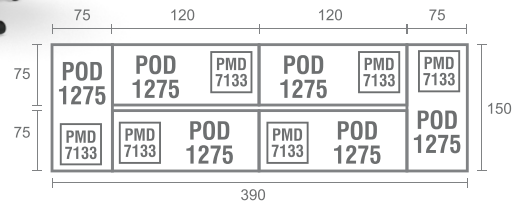

STAFF CONFIG 2 TYPE B

STAFF CONFIG 4 TYPE A

STAFF CONFIG 4 TYPE B

STAFF CONFIG 6 WITH VIEW

STAFF CONFIG 2 TYPE B

STAFF CONFIG 8

MEETING CONFIG 8-10 WITH VIEW

MEETING CONFIG 4

MEETING CONFIG 8

PRODUCTS DIMENSION

DESK

Side Desk

Type	Width	Depth	Height
PSD 1050	100	50	75

Office Desk

Type	Width	Depth	Height
POD 1260	120	60	75
POD 1275	120	75	75
POD 1475	140	75	75
POD 1675	160	75	75

DRAWER

Hanging Drawer

Type	Width	Depth	Height
PHD 7305	40	40	40

Type	Width	Depth	Height
PHD 7338	40	47	47

Mobile Drawer

Type	Width	Depth	Height
PMD 7133	48	46	66

Type	Width	Depth	Height
PMD 7331	40	46	52

JOINING TOP

Type	Width	Depth	Height
PJT 7705	155	78	75

Type	Width	Depth	Height
PJT 7701	78	78	2.5

Type	Width	Depth	Height
PJT 7708	78	78	2.5

*FOR CONFERENCE CONFIGURATIONS

CONFERENCE TABLE

Type	Width	Depth	Height
PCT 1224	240	120	75