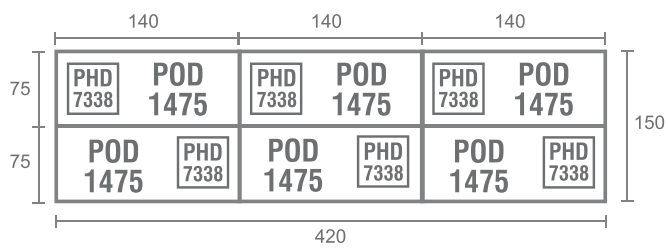

STAFF CONFIG 2 TYPE B

STAFF CONFIG 4 TYPE A

STAFF CONFIG 4 TYPE B

STAFF CONFIG 6 WITH VIEW

STAFF CONFIG 2 TYPE B

STAFF CONFIG 8

MEETING CONFIG 8-10 WITH VIEW

MEETING CONFIG 4

MEETING CONFIG 8

PRODUCTS DIMENSION

DESK

Side Desk

Type	Width	Depth	Height
PSD 1050	100	50	75

Office Desk

Type	Width	Depth	Height
POD 1260	120	60	75
POD 1275	120	75	75
POD 1475	140	75	75
POD 1675	160	75	75

DRAWER

Hanging Drawer

Type	Width	Depth	Height
PHD 7305	40	40	40

Type	Width	Depth	Height
PHD 7338	40	47	47

Mobile Drawer

Type	Width	Depth	Height
PMD 7133	48	46	66

Type	Width	Depth	Height
PMD 7331	40	46	52

JOINING TOP

Type	Width	Depth	Height
PJT 7705	155	78	75

Type	Width	Depth	Height
PJT 7701	78	78	2.5

Type	Width	Depth	Height
PJT 7708	78	78	2.5

*FOR CONFERENCE CONFIGURATIONS

CONFERENCE TABLE

Type	Width	Depth	Height
PCT 1224	240	120	75