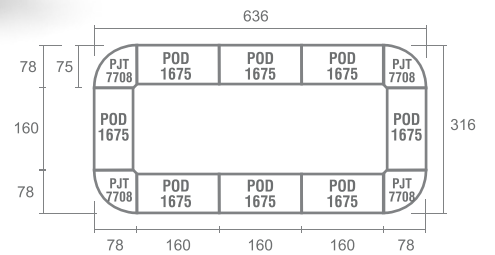

STAFF CONFIG 2 TYPE B

STAFF CONFIG 4 TYPE A

STAFF CONFIG 4 TYPE B

STAFF CONFIG 6 WITH VIEW

STAFF CONFIG 2 TYPE B

STAFF CONFIG 8

MEETING CONFIG 8-10 WITH VIEW

MEETING CONFIG 4

MEETING CONFIG 8

PRODUCTS DIMENSION

DESK

Side Desk

Type	Width	Depth	Height
PSD 1050	100	50	75

Office Desk

Type	Width	Depth	Height
POD 1260	120	60	75
POD 1275	120	75	75
POD 1475	140	75	75
POD 1675	160	75	75

DRAWER

Hanging Drawer

Type	Width	Depth	Height
PHD 7305	40	40	40

Type	Width	Depth	Height
PHD 7338	40	47	47

Mobile Drawer

Type	Width	Depth	Height
PMD 7133	48	46	66

Type	Width	Depth	Height
PMD 7331	40	46	52

JOINING TOP

Type	Width	Depth	Height
PJT 7705	155	78	75

Type	Width	Depth	Height
PJT 7701	78	78	2.5

Type	Width	Depth	Height
PJT 7708	78	78	2.5

*FOR CONFERENCE CONFIGURATIONS

CONFERENCE TABLE

Type	Width	Depth	Height
PCT 1224	240	120	75