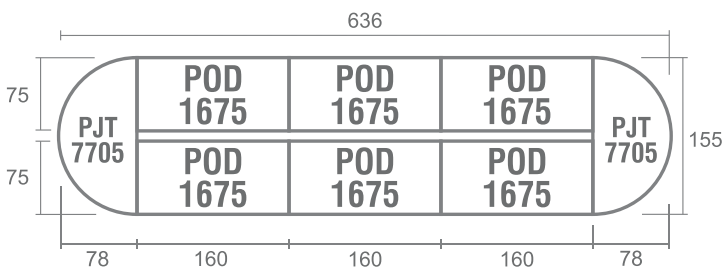

STAFF CONFIG 2 TYPE B

STAFF CONFIG 4 TYPE A

STAFF CONFIG 4 TYPE B

STAFF CONFIG 6 WITH VIEW

STAFF CONFIG 2 TYPE B

STAFF CONFIG 8

MEETING CONFIG 8-10 WITH VIEW

MEETING CONFIG 4

MEETING CONFIG 8

PRODUCTS DIMENSION

DESK

Side Desk

Type	Width	Depth	Height
PSD 1050	100	50	75

Office Desk

Type	Width	Depth	Height
POD 1260	120	60	75
POD 1275	120	75	75
POD 1475	140	75	75
POD 1675	160	75	75

DRAWER

Hanging Drawer

Type	Width	Depth	Height
PHD 7305	40	40	40

Type	Width	Depth	Height
PHD 7338	40	47	47

Mobile Drawer

Type	Width	Depth	Height
PMD 7133	48	46	66

Type	Width	Depth	Height
PMD 7331	40	46	52

JOINING TOP

Type	Width	Depth	Height
PJT 7705	155	78	75

Type	Width	Depth	Height
PJT 7701	78	78	2.5

Type	Width	Depth	Height
PJT 7708	78	78	2.5

*FOR CONFERENCE CONFIGURATIONS

CONFERENCE TABLE

Type	Width	Depth	Height
PCT 1224	240	120	75