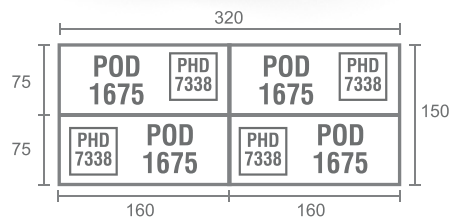

STAFF CONFIG 2 TYPE B

STAFF CONFIG 4 TYPE A

STAFF CONFIG 4 TYPE B

STAFF CONFIG 6 WITH VIEW

STAFF CONFIG 2 TYPE B

STAFF CONFIG 8

MEETING CONFIG 8-10 WITH VIEW

MEETING CONFIG 4

MEETING CONFIG 8

PRODUCTS DIMENSION

DESK

Side Desk

Type	Width	Depth	Height
PSD 1050	100	50	75

Office Desk

Type	Width	Depth	Height
POD 1260	120	60	75
POD 1275	120	75	75
POD 1475	140	75	75
POD 1675	160	75	75

DRAWER

Hanging Drawer

Type	Width	Depth	Height
PHD 7305	40	40	40

Type	Width	Depth	Height
PHD 7338	40	47	47

Mobile Drawer

Type	Width	Depth	Height
PMD 7133	48	46	66

Type	Width	Depth	Height
PMD 7331	40	46	52

JOINING TOP

Type	Width	Depth	Height
PJT 7705	155	78	75

Type	Width	Depth	Height
PJT 7701	78	78	2.5

Type	Width	Depth	Height
PJT 7708	78	78	2.5

*FOR CONFERENCE CONFIGURATIONS

CONFERENCE TABLE

Type	Width	Depth	Height
PCT 1224	240	120	75