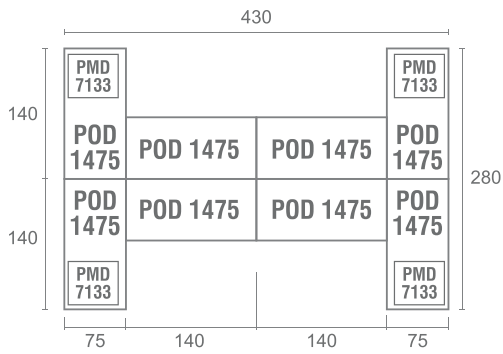

STAFF CONFIG 2 TYPE B

STAFF CONFIG 4 TYPE A

STAFF CONFIG 4 TYPE B

STAFF CONFIG 6 WITH VIEW

STAFF CONFIG 2 TYPE B

STAFF CONFIG 8

MEETING CONFIG 8-10 WITH VIEW

MEETING CONFIG 4

MEETING CONFIG 8

PRODUCTS DIMENSION

DESK

Side Desk

Type	Width	Depth	Height
PSD 1050	100	50	75

Office Desk

Type	Width	Depth	Height
POD 1260	120	60	75
POD 1275	120	75	75
POD 1475	140	75	75
POD 1675	160	75	75

DRAWER

Hanging Drawer

Type	Width	Depth	Height
PHD 7305	40	40	40

Type	Width	Depth	Height
PHD 7338	40	47	47

Mobile Drawer

Type	Width	Depth	Height
PMD 7133	48	46	66

Type	Width	Depth	Height
PMD 7331	40	46	52

JOINING TOP

Type	Width	Depth	Height
PJT 7705	155	78	75

Type	Width	Depth	Height
PJT 7701	78	78	2.5

Type	Width	Depth	Height
PJT 7708	78	78	2.5

*FOR CONFERENCE CONFIGURATIONS

CONFERENCE TABLE

Type	Width	Depth	Height
PCT 1224	240	120	75