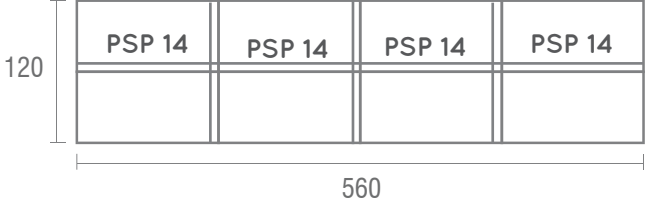

STAFF CONFIG 2 ACRYLIC

STAFF CONFIG 2 DOUBLE

120	OPO 1422	
	PSP 14	PSP 14
	280	

STAFF CONFIG 4 DOUBLE

STAFF CONFIG 4 DOUBLE

120	OPO 1261	PSA 12	OPO 1221	PSA 12	OPO 1261
		240			

STAFF CONFIG ROOM 8 STAFF

OPO 1424