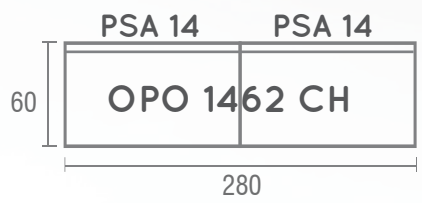

STAFF CONFIG 2 SINGLE PANEL

STAFF CONFIG 2 ACRYLIC