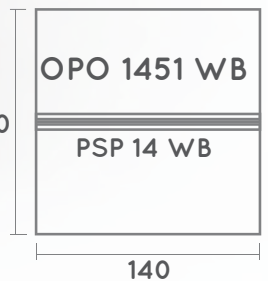

STAFF CONFIG 2 SINGLE PANEL

STAFF CONFIG 2 ACRYLIC