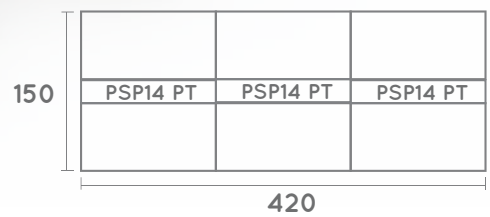

STAFF CONFIG 3 SINGLE

OPO 1453 PT

STAFF CONFIG 6 PANEL