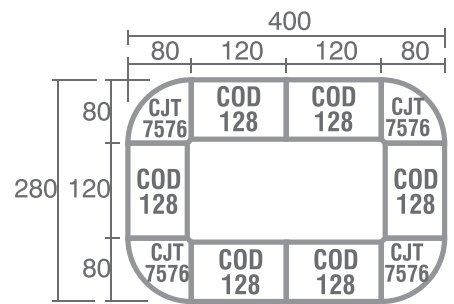

Staff Config 2

Staff Config 3

Staff Config 4 with View

Staff Config 4 type B

Staff Config 6

Meeting Config 2-4 Person

Meeting Config 6-12 with View

Meeting Config 4-8 Person

Products Dimension

Desk

Side Desk

Type	Width	Depth	Height
COD 758	75	75	75

Type	Width	Depth	Height
CSD 105	100	50	75

Office Desk

Type	Width	Depth	Height
COD 128	120	75	75

*COD 128 PENCIL TRAY NOT INCLUDED

COD 148	140	75	75
---------	-----	----	----

COD 158	150	75	75
---------	-----	----	----

COD 168	160	75	75
---------	-----	----	----

Type	Width	Depth	Height
COD 106	100	60	75

COD 126	120	60	75
---------	-----	----	----

Drawer

Type	Width	Depth	Height
CHD 136	40	40	40

CHD 138	40	47	47
---------	----	----	----

Type	Width	Depth	Height
CMD 318	48	48	65

Type	Width	Depth	Height
CMD 338	40	48	57

Type	Width	Depth	Height
CMD 328	48	48	57