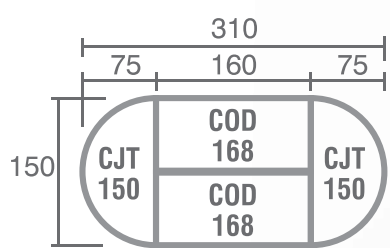

Staff Config 2

Staff Config 3

Staff Config 4 with View

Staff Config 4 type B

Staff Config 6

Meeting Config 2-4 Person

Meeting Config 6-12 with View

Meeting Config 4-8 Person

Products Dimension

Desk

Side Desk

Type	Width	Depth	Height
COD 758	75	75	75

Type	Width	Depth	Height
CSD 105	100	50	75

Office Desk

Type	Width	Depth	Height
COD 128	120	75	75

*COD 128 PENCIL TRAY NOT INCLUDED

COD 148	140	75	75
---------	-----	----	----

COD 158	150	75	75
---------	-----	----	----

COD 168	160	75	75
---------	-----	----	----

Type	Width	Depth	Height
COD 106	100	60	75

COD 126	120	60	75
---------	-----	----	----

Drawer

Type	Width	Depth	Height
CHD 136	40	40	40

CHD 138	40	47	47
---------	----	----	----

Type	Width	Depth	Height
CMD 318	48	48	65

Type	Width	Depth	Height
CMD 338	40	48	57

Type	Width	Depth	Height
CMD 328	48	48	57