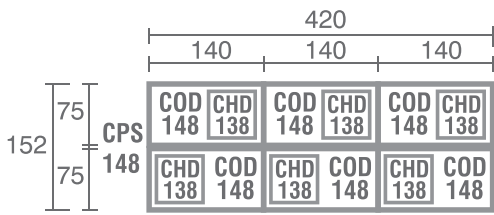

Staff Config 2

Staff Config 3

Staff Config 4 with View

Staff Config 4 type B

Staff Config 6

Meeting Config 2-4 Person

Meeting Config 6-12 with View

Meeting Config 4-8 Person

Products Dimension

Desk

Side Desk

Type	Width	Depth	Height
COD 758	75	75	75

Type	Width	Depth	Height
CSD 105	100	50	75

Office Desk

Type	Width	Depth	Height
COD 128	120	75	75

*COD 128 PENCIL TRAY NOT INCLUDED

COD 148	140	75	75
---------	-----	----	----

COD 158	150	75	75
---------	-----	----	----

COD 168	160	75	75
---------	-----	----	----

Type	Width	Depth	Height
COD 106	100	60	75

COD 126	120	60	75
---------	-----	----	----