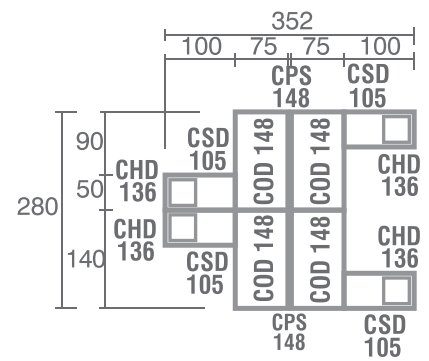

Staff Config 2

Staff Config 3

Staff Config 4 with View

Staff Config 4 type B

Staff Config 6

Meeting Config 2-4 Person

Meeting Config 6-12 with View

Meeting Config 4-8 Person

Products Dimension

Desk

Side Desk

Type	Width	Depth	Height
COD 758	75	75	75

Type	Width	Depth	Height
CSD 105	100	50	75

Office Desk

Type	Width	Depth	Height
COD 128	120	75	75

*COD 128 PENCIL TRAY NOT INCLUDED

COD 148	140	75	75
---------	-----	----	----

COD 158	150	75	75
---------	-----	----	----

COD 168	160	75	75
---------	-----	----	----

Type	Width	Depth	Height
COD 106	100	60	75

COD 126	120	60	75
---------	-----	----	----

Drawer

Type	Width	Depth	Height
CHD 136	40	40	40

CHD 138	40	47	47
---------	----	----	----

Type	Width	Depth	Height
CMD 318	48	48	65

Type	Width	Depth	Height
CMD 338	40	48	57

Type	Width	Depth	Height
CMD 328	48	48	57