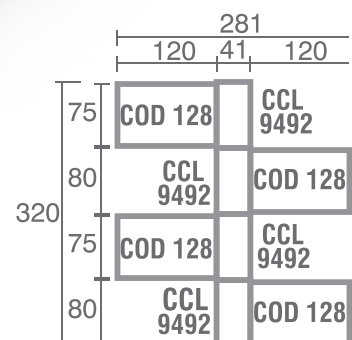

Staff Config 2

Staff Config 3

Staff Config 4 with View

Staff Config 4 type B

Staff Config 6

Meeting Config 2-4 Person

Meeting Config 6-12 with View

Meeting Config 4-8 Person

Products Dimension

Desk

Side Desk

Type	Width	Depth	Height
COD 758	75	75	75

Type	Width	Depth	Height
CSD 105	100	50	75

Office Desk

Type	Width	Depth	Height
COD 128	120	75	75

*COD 128 PENCIL TRAY NOT INCLUDED

COD 148	140	75	75
---------	-----	----	----

COD 158	150	75	75
---------	-----	----	----

COD 168	160	75	75
---------	-----	----	----

Type	Width	Depth	Height
COD 106	100	60	75

COD 126	120	60	75
---------	-----	----	----

Type	Width	Depth	Height
CHC 9422	80	41	200

Type	Width	Depth	Height
CHC 9423	80	41	200

SCAN FOR
E - BROCHURE