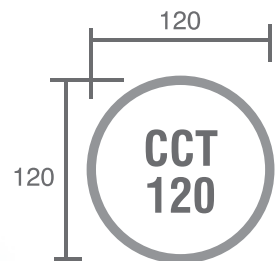

Staff Config 2

Staff Config 3

Staff Config 4 with View

Staff Config 4 type B

Staff Config 6

Meeting Config 2-4 Person

Meeting Config 6-12 with View

Meeting Config 4-8 Person

Products Dimension

Desk

Side Desk

Type	Width	Depth	Height
COD 758	75	75	75

Type	Width	Depth	Height
CSD 105	100	50	75

Office Desk

Type	Width	Depth	Height
COD 128	120	75	75

*COD 128 PENCIL TRAY NOT INCLUDED

COD 148	140	75	75
---------	-----	----	----

COD 158	150	75	75
---------	-----	----	----

COD 168	160	75	75
---------	-----	----	----

Type	Width	Depth	Height
COD 106	100	60	75

COD 126	120	60	75
---------	-----	----	----