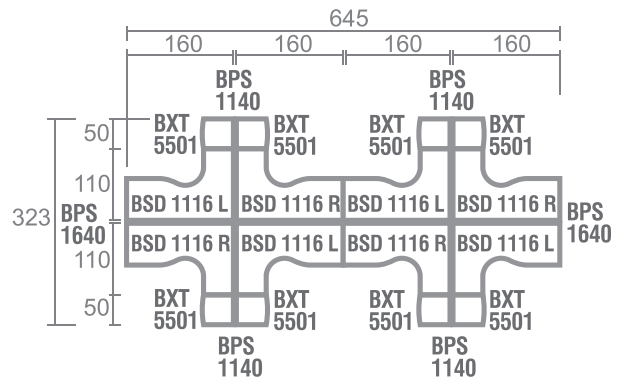

Staff Config 2

Staff Config 3

Staff Config 8 with View

Staff Config 4

Staff Config 6

Meeting Config 4-8 Person

Meeting Config 6-10 Person

Products Dimension

Desk

Side Desk

Type	Width	Depth	Height
BOD 7575	75	75	75

Type	Width	Depth	Height
BOD 6010	100	60	75
BOD 6012	120	60	75

Main Desk

Type	Width	Depth	Height
BOD 9018	180	90	75

Office Desk

Type	Width	Depth	Height
BOD 7512	120	75	75
BOD 7514	140	75	75
BOD 7515	150	75	75
BOD 7516	160	75	75

*BOD 7512 PENCIL TRAY NOT INCLUDED

Executive Desk (Left & Right)

Type	Width	Depth	Height
BSD 1116 R	160	110	75
BSD 1116 L	160	110	75
BSD 1118 R	180	110	75
BSD 1118 L	180	110	75

Drawer

Extension Desk

Type	Width	Depth	Height
BXT 5501	50	52	75

Privacy Screen

Type	Width	Depth	Height
BPS 1140	110	2	40
BPS 1240	120	2	40
BPS 1440	140	2	40

Type	Width	Depth	Height
BPS 1540	150	2	40
BPS 1640	160	2	40

Conference Table

Type	Width	Depth	Height
BCT 7012	120	120	75