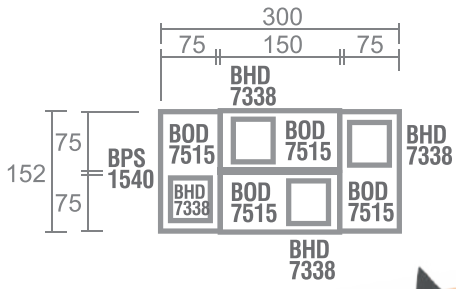

Staff Config 2

Staff Config 3

Staff Config 8 with View

Staff Config 4

Staff Config 6

Meeting Config 4-8 Person

Meeting Config 6-10 Person

Products Dimension

Desk

Side Desk

Type	Width	Depth	Height
BOD 7575	75	75	75

Type	Width	Depth	Height
BOD 6010	100	60	75
BOD 6012	120	60	75

Main Desk

Type	Width	Depth	Height
BOD 9018	180	90	75

Office Desk

Type	Width	Depth	Height
BOD 7512	120	75	75
BOD 7514	140	75	75
BOD 7515	150	75	75
BOD 7516	160	75	75

*BOD 7512 PENCIL TRAY NOT INCLUDED

Executive Desk (Left & Right)

Type	Width	Depth	Height
BSD 1116 R	160	110	75
BSD 1116 L	160	110	75
BSD 1118 R	180	110	75
BSD 1118 L	180	110	75

Drawer

Extension Desk

Type	Width	Depth	Height
BXT 5501	50	52	75

Type	Width	Depth	Height
BFC 7401	50	77	75

Type	Width	Depth	Height
BFC 7402	50	77	75

Keyboard Tray

Type	Width	Depth	Height
KT 6533	60	36	7

Hanging Drawer

Type	Width	Depth	Height
BHD 7338	40	47	47
BHD 7305	40	40	40