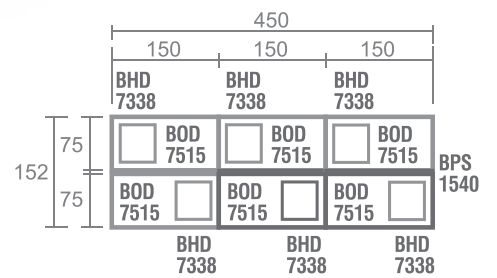

Staff Config 2

Staff Config 3

Staff Config 8 with View

Staff Config 4

Staff Config 6

Meeting Config 4-8 Person

Meeting Config 6-10 Person

Products Dimension

Desk

Side Desk

Type	Width	Depth	Height
BOD 7575	75	75	75

Type	Width	Depth	Height
BOD 6010	100	60	75
BOD 6012	120	60	75

Main Desk

Type	Width	Depth	Height
BOD 9018	180	90	75

Office Desk

Type	Width	Depth	Height
BOD 7512	120	75	75
BOD 7514	140	75	75
BOD 7515	150	75	75
BOD 7516	160	75	75

*BOD 7512 PENCIL TRAY NOT INCLUDED

Executive Desk (Left & Right)

Type	Width	Depth	Height
BSD 1116 R	160	110	75
BSD 1116 L	160	110	75
BSD 1118 R	180	110	75
BSD 1118 L	180	110	75

Drawer

Extension Desk

Type	Width	Depth	Height
BXT 5501	50	52	75

Privacy Screen

Type	Width	Depth	Height
BPS 1140	110	2	40
BPS 1240	120	2	40
BPS 1440	140	2	40

Type	Width	Depth	Height
BPS 1540	150	2	40
BPS 1640	160	2	40

Conference Table

Type	Width	Depth	Height
BCT 7012	120	120	75