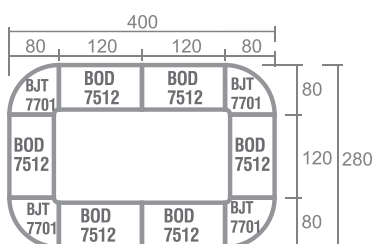

Staff Config 2

Staff Config 3

Staff Config 8 with View

Staff Config 4

Staff Config 6

Meeting Config 4-8 Person

Meeting Config 6-10 Person

Products Dimension

Desk

Side Desk

Type	Width	Depth	Height
BOD 7575	75	75	75

Type	Width	Depth	Height
BOD 6010	100	60	75
BOD 6012	120	60	75

Main Desk

Type	Width	Depth	Height
BOD 9018	180	90	75

Office Desk

Type	Width	Depth	Height
BOD 7512	120	75	75
BOD 7514	140	75	75
BOD 7515	150	75	75
BOD 7516	160	75	75

*BOD 7512 PENCIL TRAY NOT INCLUDED

Executive Desk (Left & Right)

Type	Width	Depth	Height
BSD 1116 R	160	110	75
BSD 1116 L	160	110	75
BSD 1118 R	180	110	75
BSD 1118 L	180	110	75

Drawer

Extension Desk

Type	Width	Depth	Height
BXT 5501	50	52	75

Type	Width	Depth	Height
BFC 7401	50	77	75

Type	Width	Depth	Height
BFC 7402	50	77	75

Keyboard Tray

Type	Width	Depth	Height
KT 6533	60	36	7

Hanging Drawer

Type	Width	Depth	Height
BHD 7338	40	47	47
BHD 7305	40	40	40