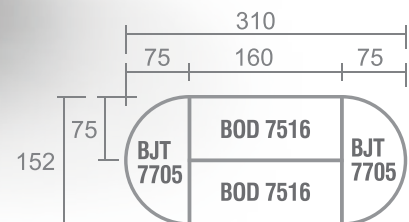

Staff Config 2

Staff Config 3

Staff Config 8 with View

Staff Config 4

Staff Config 6

Meeting Config 4-8 Person

Meeting Config 6-10 Person

Products Dimension

Desk

Side Desk

Type	Width	Depth	Height
BOD 7575	75	75	75

Type	Width	Depth	Height
BOD 6010	100	60	75
BOD 6012	120	60	75

Main Desk

Type	Width	Depth	Height
BOD 9018	180	90	75

Office Desk

Type	Width	Depth	Height
BOD 7512	120	75	75
BOD 7514	140	75	75
BOD 7515	150	75	75
BOD 7516	160	75	75

*BOD 7512 PENCIL TRAY NOT INCLUDED

Executive Desk (Left & Right)

Type	Width	Depth	Height
BSD 1116 R	160	110	75
BSD 1116 L	160	110	75
BSD 1118 R	180	110	75
BSD 1118 L	180	110	75

Drawer

Extension Desk

Type	Width	Depth	Height
BXT 5501	50	52	75