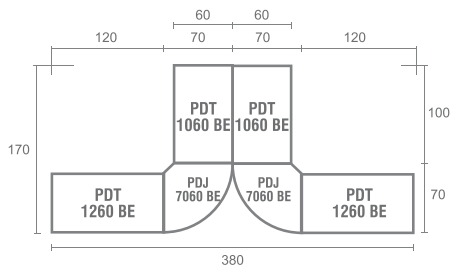

STAFF CONFIG 2 WITH VIEW

STAFF CONFIG 2 TYPE B