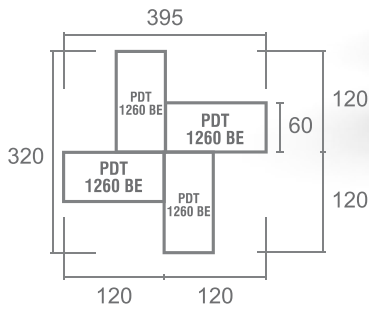

## STAFF CONFIG 2 WITH VIEW

STAFF CONFIG 2 TYPE B

STAFF CONFIG 4 TYPE A

STAFF CONFIG 4 TYPE B

## PRODUCTS DIMENSION

### DESK

Type	Width	Depth	Height
PDT 1060 - BE	100	60	75

Type	Width	Depth	Height
PDT 1260 - BE	120	60	75