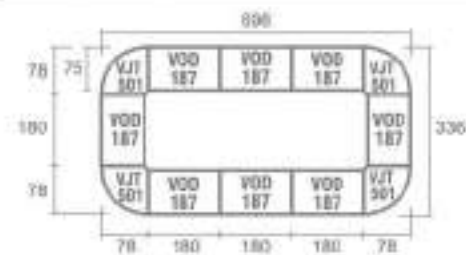

Meeting Config 8-20 with View

Meeting Config 2 - 4 Person

Meeting Config 6 - 8 Person

Meeting Config 6-8 Person

Meeting Config 8-16 Person

Products Dimension

Office Desk

Side Desk

Type	Length	Width	Height
VCD 333	75	35	75

Type	Length	Width	Height
VSD 106	100	50	75

Office Desk

Type	Length	Width	Height
VOD 127	120	75	75
VOD 147	140	75	75
VOD 167	160	75	75
VOD 187	180	75	75
VOD 207	200	75	75

Type	Length	Width	Height
VMD 331	60	48	67

Type	Length	Width	Height
VMD 301	60	48	67

Joining Top

Type	Length	Width	Height
VJT 501	75	75	2.5

Type	Length	Width	Height
VJT 502	115	115	75

Privacy Screen

Type	Length	Width	Height
VPS 1240	120	71	40
VPS 1440	140	71	40

Type	Length	Width	Height
VPS 1840	160	71	40
VPS 1440	160	71	40

Conference Table

Type	Length	Width	Height
VCT 120	120	120	75

Type	Length	Width	Height
VCT 189	180	75	75
VCT 241	240	120	75

Cabinet

Lower Cabinet