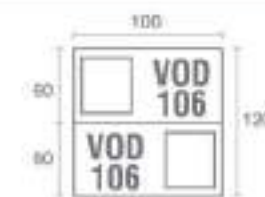

Staff Config 2 type B