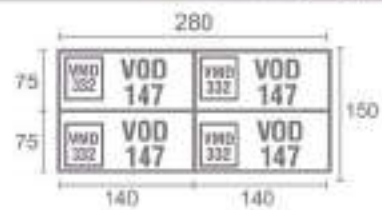

Staff Config 2 type B

Staff Config 2 type C

Staff Config 4 type A

Staff Config 4 type B

Staff Config 2 with View

Staff Config 6 with View

Staff Config 6 type

Staff Config 12

Meeting Config 8-20 with View

Meeting Config 2 - 4 Person

Meeting Config 6 - 8 Person

Meeting Config 6-8 Person

Meeting Config 8-16 Person

Products Dimension

Office Desk

Side Desk

Type	Length	Width	Height
VCD 333	75	35	75

Type	Length	Width	Height
VSD 106	100	50	75

Office Desk

Type	Length	Width	Height
VOD 127	120	75	75
VOD 147	140	75	75
VOD 167	160	75	75
VOD 187	180	75	75
VOD 207	200	75	75

Type	Length	Width	Height
VMD 331	60	48	67

Type	Length	Width	Height
VMD 301	60	48	67

Joining Top

Type	Length	Width	Height
VJT 501	75	75	2.5

Type	Length	Width	Height
VJT 502	115	115	75

Privacy Screen

Type	Length	Width	Height
VPS 1240	120	71	40
VPS 1440	140	71	40