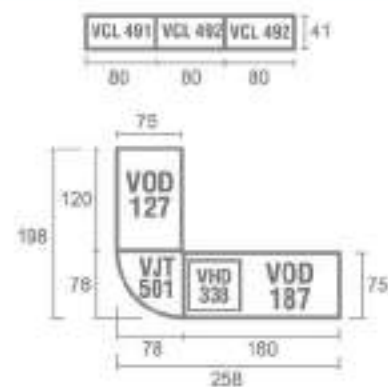

Anda mencari sebuah kesempurnaan konfigurasi Meja Kerja yang memiliki desain elegan? V-Class adalah pilihan tepat untuk memberikan sentuhan yang elegan untuk suasana kantor Anda. Konfigurasi terbaik untuk Meja Direktur, Meja Kerja Staff dan Meja Meeting ada di V-Class.

Dengan kaki meja terbuat dari aluminum memberikan kesan kokoh dan kuat serta dinamis. Perpaduan warna cherry dan hitam menimbulkan kesan profesional dan berkualitas dengan material terbuat dari MFC (Melamine Face Chipboard) resistan terhadap air dan api dan anti gores.

Meja kerja V-Class dilengkapi dengan Pencil Tray untuk memudahkan aktifitas anda sehari hari, memberikan suasana nyaman bekerja dalam jangka waktu lama. V-Class telah dipercaya puluhan tahun oleh para profesional dalam beraktifitas untuk mengawali langkah untuk sebuah kesuksesan.