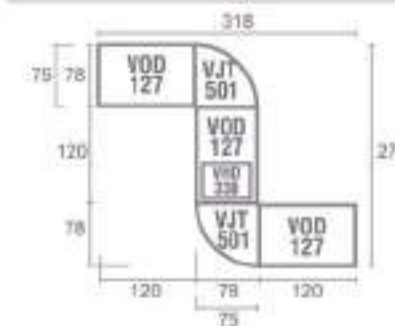

Staff Config 2 type C