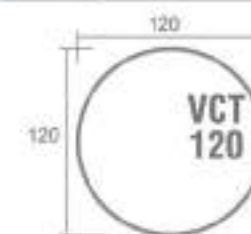

Meeting Config 8-20 with View

Meeting Config 2 - 4 Person

Meeting Config 6 - 8 Person

Meeting Config 6-8 Person

Meeting Config 8-16 Person

Products Dimension

Office Desk

Side Desk

Type	Length	Width	Height
VCD 333	75	35	75

Type	Length	Width	Height
VSD 106	100	50	75

Office Desk

Type	Length	Width	Height
VOD 127	120	75	75
VOD 147	140	75	75
VOD 167	160	75	75
VOD 187	180	75	75
VOD 207	200	75	75