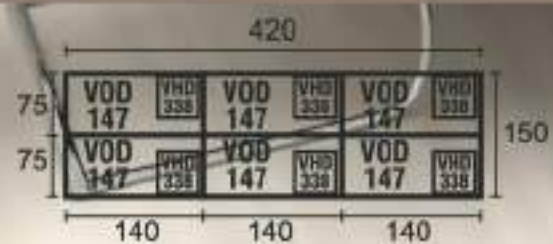

Staff Config 2 type B

Staff Config 2 type C

Staff Config 4 type A

Staff Config 4 type B

Staff Config 2 with View

Staff Config 6 with View

Staff Config 6 type

Staff Config 12

Meeting Config 8-20 with View

Meeting Config 2 - 4 Person

Meeting Config 6 - 8 Person

Meeting Config 6-8 Person

Meeting Config 8-16 Person

Products Dimension

Office Desk

Side Desk

Type	Length	Width	Height
VCD 333	75	35	75

Type	Length	Width	Height
VSD 106	100	50	75

Office Desk

Type	Length	Width	Height
VOD 127	120	75	75
VOD 147	140	75	75
VOD 167	160	75	75
VOD 187	180	75	75
VOD 207	200	75	75

Type	Length	Width	Height
VMD 331	60	48	67

Type	Length	Width	Height
VMD 301	60	48	67

Joining Top

Type	Length	Width	Height
VJT 501	75	75	2.5

Type	Length	Width	Height
VJT 502	115	115	75

Privacy Screen

Type	Length	Width	Height
VPS 1240	120	71	40
VPS 1440	140	71	40