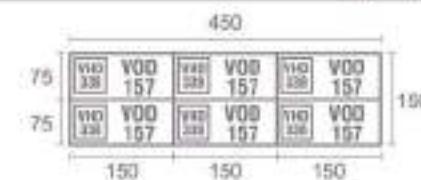

Staff Config 2 type B

Staff Config 2 type C

Staff Config 4 type A

Staff Config 4 type B

Staff Config 2 with View

Staff Config 6 with View

Staff Config 6 type

Staff Config 12

Meeting Config 8-20 with View

Meeting Config 2 - 4 Person

Meeting Config 6 - 8 Person

Meeting Config 6-8 Person

Meeting Config 8-16 Person

Products Dimension

Office Desk

Side Desk

Type	Length	Width	Height
VCD 333	75	35	75

Type	Length	Width	Height
VSD 106	100	50	75

Office Desk

Type	Length	Width	Height
VOD 127	120	75	75
VOD 147	140	75	75
VOD 167	160	75	75
VOD 187	180	75	75
VOD 207	200	75	75