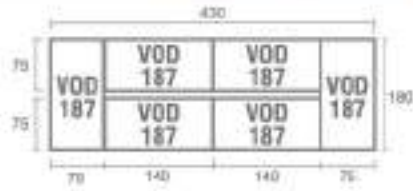

Meeting Config 8-20 with View

Meeting Config 2 - 4 Person

Meeting Config 6 - 8 Person

Meeting Config 6-8 Person

Meeting Config 8-16 Person

Products Dimension

Office Desk

Side Desk

Type	Length	Width	Height
VCD 333	75	35	75

Type	Length	Width	Height
VSD 106	100	50	75

Office Desk

Type	Length	Width	Height
VOD 127	120	75	75
VOD 147	140	75	75
VOD 167	160	75	75
VOD 187	180	75	75
VOD 207	200	75	75