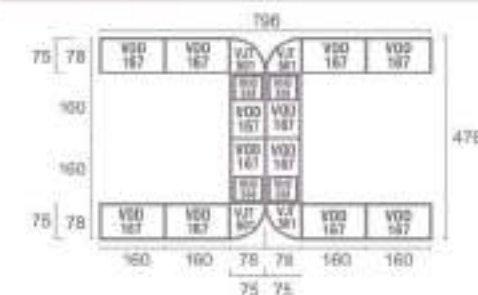

Staff Config 2 type B

Staff Config 2 type C

Staff Config 4 type A

Staff Config 4 type B

Staff Config 2 with View

Staff Config 6 with View

Staff Config 6 type

Staff Config 12

Meeting Config 8-20 with View

Meeting Config 2 - 4 Person

Meeting Config 6 - 8 Person

Meeting Config 6-8 Person

Meeting Config 8-16 Person

Products Dimension

Office Desk

Side Desk

Type	Length	Width	Height
VCD 333	75	35	75

Type	Length	Width	Height
VSD 106	100	50	75

Office Desk

Type	Length	Width	Height
VOD 127	120	75	75
VOD 147	140	75	75
VOD 167	160	75	75
VOD 187	180	75	75
VOD 207	200	75	75

Type	Length	Width	Height
VPS 1840	160	71	40
VPS 1440	160	71	40

Conference Table

Type	Length	Width	Height
VCT 120	120	120	75

Type	Length	Width	Height
VCT 189	180	75	75
VCT 241	240	120	75

Cabinet

Lower Cabinet