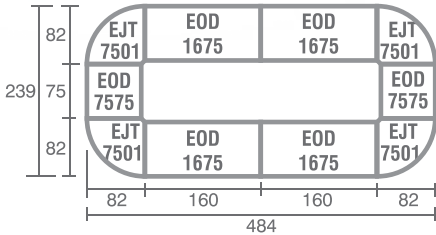

Meeting Config 10-14 with View