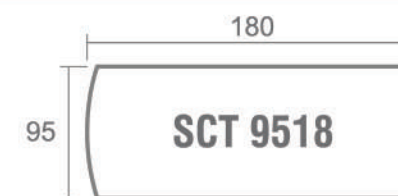

Meeting Config 4 Person

Meeting Config 6 Person

Products Dimension

Staff Config 10 with View

Desk

Side Desk

Type	Length	Width	Height
SOD 6010	100	60	75
SOD 6012	120	60	75
SSD 5010	100	50	75

Office Desk