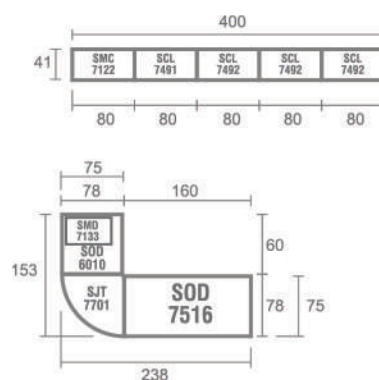

Director Config with View