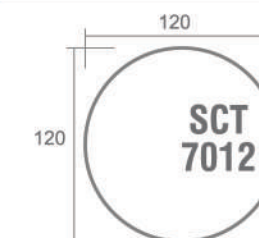

Meeting Config 4 Person

Meeting Config 6 Person

Products Dimension

Staff Config 10 with View

Desk

Side Desk

Type	Length	Width	Height
SOD 6010	100	60	75
SOD 6012	120	60	75
SSD 5010	100	50	75

Office Desk

Type	Length	Width	Height
SOD 7512	120	75	75
SOD 7514	140	75	75
SOD 7515	150	75	75
SOD 7516	160	75	75

*VOD 127 PENCIL TRAY NOT INCLUDED

Side Desk

Type	Length	Width	Height
SOD 7575	75	75	75

Drawer

Hanging Drawer