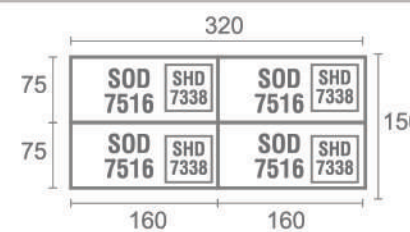

Staff Config 4 type B