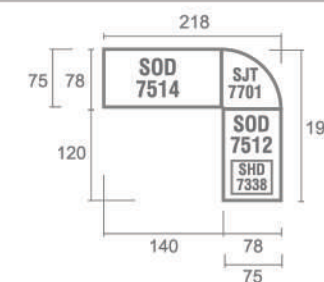

Manager Config