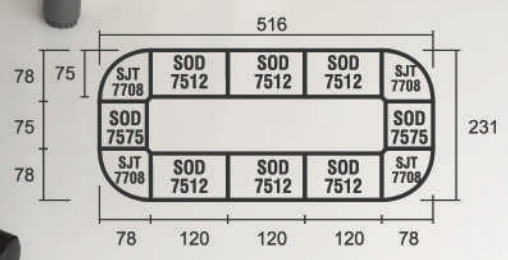

Staff Config 2 type B

Staff Config 2 with View

Staff Config 4 type A

Staff Config 4 type B

Staff Config 6 type B

Staff Config 12

Staff Config 6 with View

Meeting Config 8-14 with View

Meeting Config 4 Person

Meeting Config 6 Person

Products Dimension

Staff Config 10 with View

Desk

Side Desk

Type	Length	Width	Height
SOD 6010	100	60	75
SOD 6012	120	60	75
SSD 5010	100	50	75

Office Desk

Type	Length	Width	Height
SOD 7512	120	75	75
SOD 7514	140	75	75
SOD 7515	150	75	75
SOD 7516	160	75	75

*VOD 127 PENCIL TRAY NOT INCLUDED

Side Desk

Type	Length	Width	Height
SOD 7575	75	75	75

Drawer

Hanging Drawer

Type	Length	Width	Height
SHD 7305	40	40	40
SHD 7338	40	47	47

Mobile Drawer

Type	Length	Width	Height
SMD 7133	48	48	65
SMD 7331	40	48	57

Joining Table

Type	Length	Width	Height
SJT 7701	78	78	2.5
SJT 7708	78	78	2.5