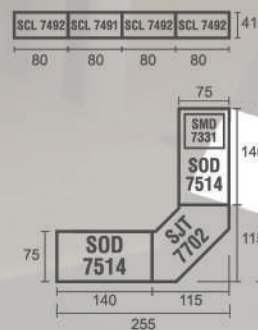

Staff Config 2 type B

Staff Config 2 with View

Staff Config 4 type A

Staff Config 4 type B

Staff Config 6 type B

Staff Config 12

Staff Config 6 with View

Meeting Config 8-14 with View

Meeting Config 4 Person

Meeting Config 6 Person

Products Dimension

Staff Config 10 with View

Desk

Side Desk

Type	Length	Width	Height
SOD 6010	100	60	75
SOD 6012	120	60	75
SSD 5010	100	50	75

Office Desk

Type	Length	Width	Height
SOD 7512	120	75	75
SOD 7514	140	75	75
SOD 7515	150	75	75
SOD 7516	160	75	75

*VOD 127 PENCIL TRAY NOT INCLUDED

Side Desk

Type	Length	Width	Height
SOD 7575	75	75	75

Drawer

Hanging Drawer

*SJT 7708 FOR MEETING TABLE CONFIGURATION

Type	Length	Width	Height
SJT 7702	115	115	75
SJT 7705	115	115	75

Conference Table

Type	Length	Width	Height
SCT 7012	120	120	75

Type	Length	Width	Height
SCT 9518	180	95	75
SCT 1224	240	120	75