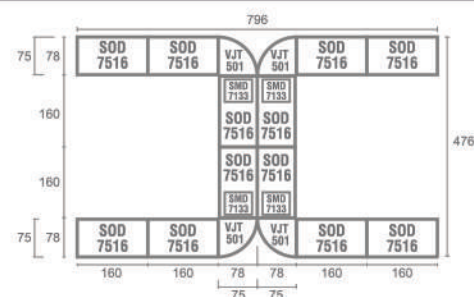

Staff Config 2 type B

Staff Config 2 with View

Staff Config 4 type A

Staff Config 4 type B

Staff Config 6 type B

Staff Config 12

Staff Config 6 with View

Meeting Config 8-14 with View

Meeting Config 4 Person

Meeting Config 6 Person

Products Dimension

Staff Config 10 with View

Desk

Side Desk

Type	Length	Width	Height
SOD 6010	100	60	75
SOD 6012	120	60	75
SSD 5010	100	50	75

Office Desk

Type	Length	Width	Height
SOD 7512	120	75	75
SOD 7514	140	75	75
SOD 7515	150	75	75
SOD 7516	160	75	75

*VOD 127 PENCIL TRAY NOT INCLUDED

Side Desk

Type	Length	Width	Height
SOD 7575	75	75	75

Drawer

Hanging Drawer

Type	Length	Width	Height
SHD 7305	40	40	40
SHD 7338	40	47	47

Mobile Drawer

Type	Length	Width	Height
SMD 7133	48	48	65
SMD 7331	40	48	57

Joining Table

Type	Length	Width	Height
SJT 7701	78	78	2.5
SJT 7708	78	78	2.5