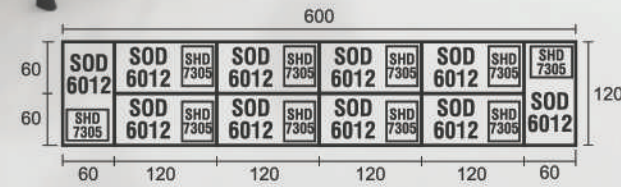

Meeting Config 4 Person

Meeting Config 6 Person

Products Dimension

Staff Config 10 with View

Desk

Side Desk

Type	Length	Width	Height
SOD 6010	100	60	75
SOD 6012	120	60	75
SSD 5010	100	50	75

Office Desk

Type	Length	Width	Height
SOD 7512	120	75	75
SOD 7514	140	75	75
SOD 7515	150	75	75
SOD 7516	160	75	75

*VOD 127 PENCIL TRAY NOT INCLUDED

Side Desk

Type	Length	Width	Height
SOD 7575	75	75	75

Drawer

Hanging Drawer

Type	Length	Width	Height
SHD 7305	40	40	40
SHD 7338	40	47	47

Mobile Drawer

Type	Length	Width	Height
SMD 7133	48	48	65
SMD 7331	40	48	57

Joining Table

Type	Length	Width	Height
SJT 7701	78	78	2.5
SJT 7708	78	78	2.5