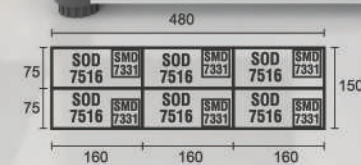

Staff Config 2 type B

Staff Config 2 with View

Staff Config 4 type A

Staff Config 4 type B

Staff Config 6 type B

Staff Config 12

Staff Config 6 with View

Meeting Config 8-14 with View

Meeting Config 4 Person

Meeting Config 6 Person

Products Dimension

Staff Config 10 with View

Desk

Side Desk

Type	Length	Width	Height
SOD 6010	100	60	75
SOD 6012	120	60	75
SSD 5010	100	50	75

Office Desk

Type	Length	Width	Height
SOD 7512	120	75	75
SOD 7514	140	75	75
SOD 7515	150	75	75
SOD 7516	160	75	75

*VOD 127 PENCIL TRAY NOT INCLUDED

Side Desk

Type	Length	Width	Height
SOD 7575	75	75	75

Drawer

Hanging Drawer