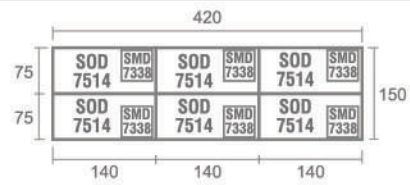

Staff Config 2 type B

Staff Config 2 with View

Staff Config 4 type A

Staff Config 4 type B

Staff Config 6 type B

Staff Config 12

Staff Config 6 with View

Meeting Config 8-14 with View

Meeting Config 4 Person

Meeting Config 6 Person

Products Dimension

Staff Config 10 with View

Desk

Side Desk

Type	Length	Width	Height
SOD 6010	100	60	75
SOD 6012	120	60	75
SSD 5010	100	50	75

Office Desk

Type	Length	Width	Height
SOD 7512	120	75	75
SOD 7514	140	75	75
SOD 7515	150	75	75
SOD 7516	160	75	75

*VOD 127 PENCIL TRAY NOT INCLUDED

Side Desk

Type	Length	Width	Height
SOD 7575	75	75	75

Drawer

Hanging Drawer

Type	Length	Width	Height
SHD 7305	40	40	40
SHD 7338	40	47	47

Mobile Drawer

Type	Length	Width	Height
SMD 7133	48	48	65
SMD 7331	40	48	57

Joining Table

Type	Length	Width	Height
SJT 7701	78	78	2.5
SJT 7708	78	78	2.5