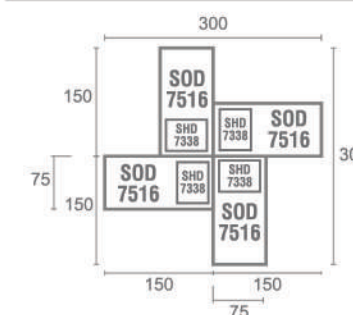

Staff Config 2 type B

Staff Config 2 with View

Staff Config 4 type A

Staff Config 4 type B

Staff Config 6 type B

Staff Config 12

Staff Config 6 with View

Meeting Config 8-14 with View

Meeting Config 4 Person

Meeting Config 6 Person

Products Dimension

Staff Config 10 with View

Desk

Side Desk

Type	Length	Width	Height
SOD 6010	100	60	75
SOD 6012	120	60	75
SSD 5010	100	50	75

Office Desk

Type	Length	Width	Height
SOD 7512	120	75	75
SOD 7514	140	75	75
SOD 7515	150	75	75
SOD 7516	160	75	75

*VOD 127 PENCIL TRAY NOT INCLUDED

Side Desk

Type	Length	Width	Height
SOD 7575	75	75	75

Drawer

Hanging Drawer

Type	Length	Width	Height
SHD 7305	40	40	40
SHD 7338	40	47	47

Mobile Drawer

Type	Length	Width	Height
SMD 7133	48	48	65
SMD 7331	40	48	57

Joining Table

Type	Length	Width	Height
SJT 7701	78	78	2.5
SJT 7708	78	78	2.5