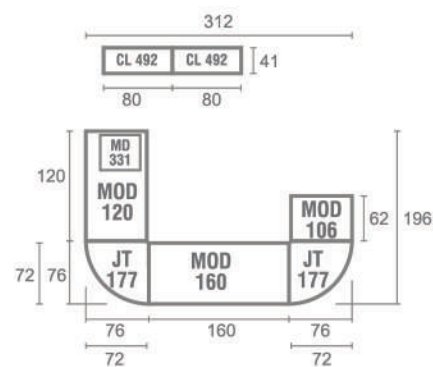

Warna

*Warna akan berbeda dari produk asli

Desain.

Dinamis dan Elegan, desain terbaik sebuah mahakarya dari MODERA. Di desain untuk anda yang kreatif, dinamis, M-Class menghadirkan kenyamanan dalam suasana kerja Anda. Pilihan tepat untuk menemani aktifitas Anda dalam melahirkan kreatifitas dan inovasi.

Fungsi.

M-Class memberikan apa yang anda butuhkan terdiri dari meja kerja yang dilengkapi dengan Pencil Tray, Cabinet, Lemari penyimpanan serta Meja Meeting yang menggabungkan antara estetika keindahan kenyamanan dan fungsional. Semua kebutuhan Anda telah tersedia di seri M-Class dalam satu produk yang berkualitas tinggi.

Kualitas.

Telah dipercaya lebih dari puluhan tahun menemani setiap langkah kesuksesan anda. Terbuat dari MFC (Melamine Face Chipboard) resistan terhadap air dan api serta anti gores, dan dilapisi dengan decorative paper melamine coated membuat M-Class memiliki ketahanan tinggi dalam penggunaan jangka waktu lama.

Perpaduan warna Abu-Abu Gelap dan Abu-Abu Terang, akan memberikan kesan elegan dan luxury dan memberikan sentuhan keindahan dan keteduhan suasana ruang kantor Anda.