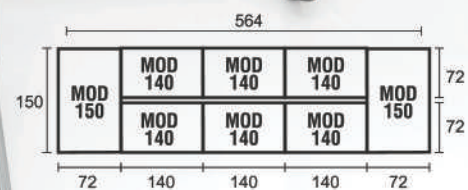

Staff Config 2 with View

Staff Config 4 type A

Staff Config 4 type B

Staff Config 8 type B

Staff Config 12

Staff Config 6 with View

Meeting Config 8 with View

Meeting Config 2-4 Person

Meeting Config 4 Person

Meeting Config 6-8 Person

Meeting Config 8-16 Person

Desk

Side Desk

Type	Length	Width	Height
CD 128	62	72	75
MOD 106	62	72	75
MSD 110	110	45	70

Office Desk

Type	Length	Width	Height
MOD 120	120	72	75
MOD 140	140	72	75
MOD 150	150	72	75
MOD 160	160	72	75
MOD 122	120	60	75

*MOD 120 PENCIL TRAY NOT INCLUDED

Drawer

Hanging Drawer

Type	Length	Width	Height
HD 131	40	47	45
HD 132	40	35	45

Mobile Drawer

Type	Length	Width	Height
MD 331	40	48	57
MD 332	48	48	57

Joining Top

Type	Length	Width	Height
JT 175	144	72	75
JT 177	72	72	2.5