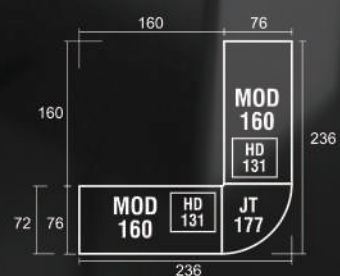

Staff Config 2 with View