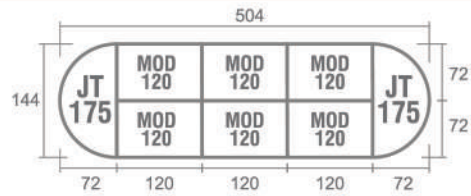

Staff Config 2 with View

Staff Config 4 type A

Staff Config 4 type B

Staff Config 8 type B

Staff Config 12

Staff Config 6 with View

Meeting Config 8 with View

Meeting Config 2-4 Person

Meeting Config 4 Person

Meeting Config 6-8 Person

Meeting Config 8-16 Person

Desk

Side Desk

Type	Length	Width	Height
CD 128	62	72	75
MOD 106	62	72	75
MSD 110	110	45	70

Office Desk

Type	Length	Width	Height
MOD 120	120	72	75
MOD 140	140	72	75
MOD 150	150	72	75
MOD 160	160	72	75
MOD 122	120	60	75

*MOD 120 PENCIL TRAY NOT INCLUDED

Drawer

Hanging Drawer

Type	Length	Width	Height
HD 131	40	47	45
HD 132	40	35	45

Mobile Drawer

Type	Length	Width	Height
MD 331	40	48	57
MD 332	48	48	57

Joining Top

Type	Length	Width	Height
JT 175	144	72	75
JT 177	72	72	2.5

Conference Table

Type	Length	Width	Height
CT 120	120	120	75
CT 1018	180	85	75
CT 1020	200	100	75

Cabinet

Lower Cabinet

Type	Length	Width	Height
CL 451	80	41	71
CL 491	80	41	87
CL 452	80	41	71
CL 492	80	41	87
CL 453	80	41	71
CL 493	80	41	87