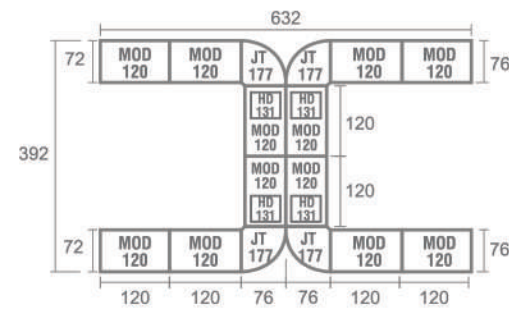

Staff Config 2 with View

Staff Config 4 type A

Staff Config 4 type B

Staff Config 8 type B

Staff Config 12

Staff Config 6 with View

Meeting Config 8 with View

Meeting Config 2-4 Person

Meeting Config 4 Person

Meeting Config 6-8 Person

Meeting Config 8-16 Person

Desk

Side Desk

Type	Length	Width	Height
CD 128	62	72	75
MOD 106	62	72	75
MSD 110	110	45	70

Office Desk

Type	Length	Width	Height
MOD 120	120	72	75
MOD 140	140	72	75
MOD 150	150	72	75
MOD 160	160	72	75
MOD 122	120	60	75

*MOD 120 PENCIL TRAY NOT INCLUDED

Drawer

Hanging Drawer

Type	Length	Width	Height
HD 131	40	47	45
HD 132	40	35	45

Mobile Drawer

Type	Length	Width	Height
MD 331	40	48	57
MD 332	48	48	57

Joining Top

Type	Length	Width	Height
JT 175	144	72	75
JT 177	72	72	2.5

Conference Table

Type	Length	Width	Height
CT 120	120	120	75
CT 1018	180	85	75
CT 1020	200	100	75

Cabinet

Lower Cabinet

Type	Length	Width	Height
CL 451	80	41	71
CL 491	80	41	87
CL 452	80	41	71
CL 492	80	41	87
CL 453	80	41	71
CL 493	80	41	87