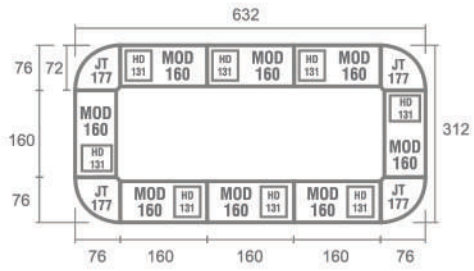

Staff Config 2 with View

Staff Config 4 type A

Staff Config 4 type B

Staff Config 8 type B

Staff Config 12

Staff Config 6 with View

Meeting Config 8 with View

Meeting Config 2-4 Person

Meeting Config 4 Person

Meeting Config 6-8 Person

Meeting Config 8-16 Person

Desk

Side Desk

Type	Length	Width	Height
CD 128	62	72	75
MOD 106	62	72	75
MSD 110	110	45	70

Office Desk

Type	Length	Width	Height
MOD 120	120	72	75
MOD 140	140	72	75
MOD 150	150	72	75
MOD 160	160	72	75
MOD 122	120	60	75

*MOD 120 PENCIL TRAY NOT INCLUDED

Drawer

Hanging Drawer

Type	Length	Width	Height
HD 131	40	47	45
HD 132	40	35	45

Mobile Drawer

Type	Length	Width	Height
MD 331	40	48	57
MD 332	48	48	57

Joining Top

Type	Length	Width	Height
JT 175	144	72	75
JT 177	72	72	2.5

Conference Table

Type	Length	Width	Height
CT 120	120	120	75
CT 1018	180	85	75
CT 1020	200	100	75

Cabinet

Lower Cabinet

Type	Length	Width	Height
CL 451	80	41	71
CL 491	80	41	87
CL 452	80	41	71
CL 492	80	41	87
CL 453	80	41	71
CL 493	80	41	87