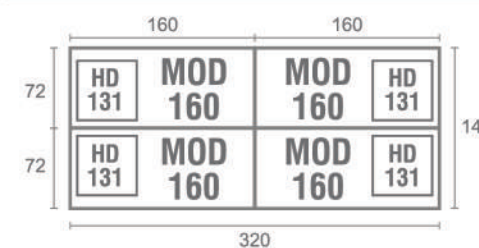

Staff Config 4 type B