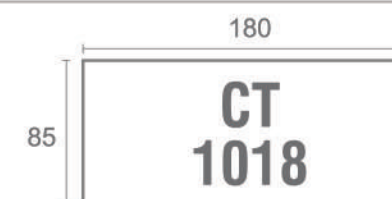

Meeting Config 4 Person

Meeting Config 6-8 Person

Meeting Config 8-16 Person

Desk

Side Desk

Type	Length	Width	Height
CD 128	62	72	75
MOD 106	62	72	75
MSD 110	110	45	70

Office Desk

Type	Length	Width	Height
MOD 120	120	72	75
MOD 140	140	72	75
MOD 150	150	72	75
MOD 160	160	72	75
MOD 122	120	60	75