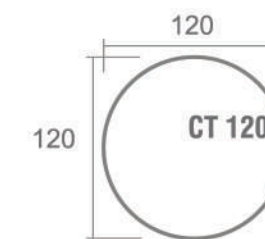

Staff Config 2 with View

Staff Config 4 type A

Staff Config 4 type B

Staff Config 8 type B

Staff Config 12

Staff Config 6 with View

Meeting Config 8 with View

Meeting Config 2-4 Person

Meeting Config 4 Person

Meeting Config 6-8 Person

Meeting Config 8-16 Person

Desk

Side Desk

Type	Length	Width	Height
CD 128	62	72	75
MOD 106	62	72	75
MSD 110	110	45	70

Office Desk

Type	Length	Width	Height
MOD 120	120	72	75
MOD 140	140	72	75
MOD 150	150	72	75
MOD 160	160	72	75
MOD 122	120	60	75

*MOD 120 PENCIL TRAY NOT INCLUDED

Drawer

Hanging Drawer

Type	Length	Width	Height
HD 131	40	47	45
HD 132	40	35	45

Mobile Drawer

Type	Length	Width	Height
MD 331	40	48	57
MD 332	48	48	57

Joining Top

Type	Length	Width	Height
JT 175	144	72	75
JT 177	72	72	2.5

Conference Table

Type	Length	Width	Height
CT 120	120	120	75
CT 1018	180	85	75
CT 1020	200	100	75

Cabinet

Lower Cabinet

Type	Length	Width	Height
CL 451	80	41	71
CL 491	80	41	87
CL 452	80	41	71
CL 492	80	41	87
CL 453	80	41	71
CL 493	80	41	87