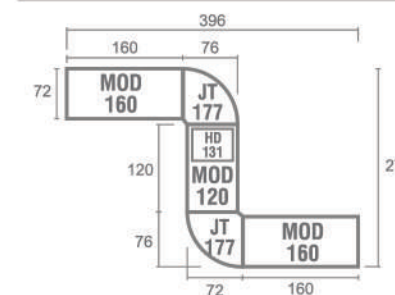

Staff Config 2 type B