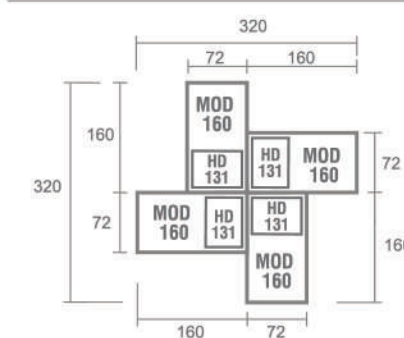

Staff Config 2 with View

Staff Config 4 type A

Staff Config 4 type B

Staff Config 8 type B

Staff Config 12

Staff Config 6 with View

Meeting Config 8 with View

Meeting Config 2-4 Person

Meeting Config 4 Person

Meeting Config 6-8 Person

Meeting Config 8-16 Person

Desk

Side Desk

Type	Length	Width	Height
CD 128	62	72	75
MOD 106	62	72	75
MSD 110	110	45	70

Office Desk

Type	Length	Width	Height
MOD 120	120	72	75
MOD 140	140	72	75
MOD 150	150	72	75
MOD 160	160	72	75
MOD 122	120	60	75

*MOD 120 PENCIL TRAY NOT INCLUDED

Drawer

Hanging Drawer

Type	Length	Width	Height
HD 131	40	47	45
HD 132	40	35	45

Mobile Drawer

Type	Length	Width	Height
MD 331	40	48	57
MD 332	48	48	57

Joining Top

Type	Length	Width	Height
JT 175	144	72	75
JT 177	72	72	2.5

Conference Table

Type	Length	Width	Height
CT 120	120	120	75
CT 1018	180	85	75
CT 1020	200	100	75

Cabinet

Lower Cabinet

Type	Length	Width	Height
CL 451	80	41	71
CL 491	80	41	87
CL 452	80	41	71
CL 492	80	41	87
CL 453	80	41	71
CL 493	80	41	87