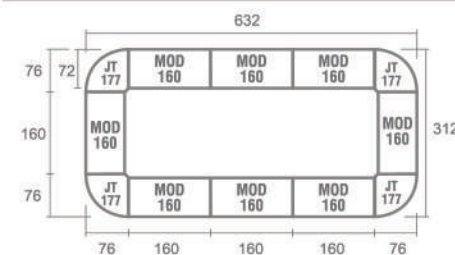

Meeting Config 4 Person

Meeting Config 6-8 Person

Meeting Config 8-16 Person

Desk

Side Desk

Type	Length	Width	Height
CD 128	62	72	75
MOD 106	62	72	75
MSD 110	110	45	70

Office Desk

Type	Length	Width	Height
MOD 120	120	72	75
MOD 140	140	72	75
MOD 150	150	72	75
MOD 160	160	72	75
MOD 122	120	60	75

*MOD 120 PENCIL TRAY NOT INCLUDED

Drawer

Hanging Drawer

Type	Length	Width	Height
HD 131	40	47	45
HD 132	40	35	45

Mobile Drawer

Type	Length	Width	Height
MD 331	40	48	57
MD 332	48	48	57

Joining Top

Type	Length	Width	Height
JT 175	144	72	75
JT 177	72	72	2.5

Conference Table

Type	Length	Width	Height
CT 120	120	120	75
CT 1018	180	85	75
CT 1020	200	100	75

Cabinet

Lower Cabinet

Type	Length	Width	Height
CL 451	80	41	71
CL 491	80	41	87
CL 452	80	41	71
CL 492	80	41	87
CL 453	80	41	71
CL 493	80	41	87

High Cabinet

Type	Length	Width	Height
HC 477	80	41	176
HC 478	80	41	176